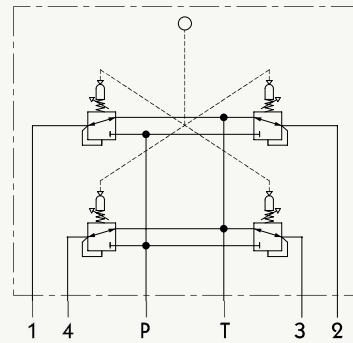

Hydraulic Pilot Joystick Operation Type 液壓引導式手柄(雙軸)

Type JHP-2

Code

Hydraulic Scheme:

HYDRAULIC PILOT CONTROLLER
液壓引導控制器(雙軸)